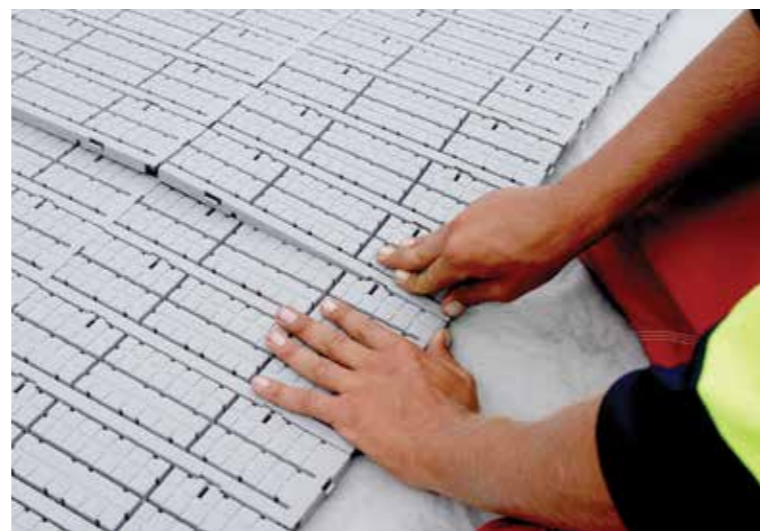

YES, WE INSTALL!

Your first step is a phone call. Our extensive experience means we know the questions to ask - quickly, efficiently and accurately to ensure a hassle free event.

Once we know the details of your event, we can recommend the right product.

If there are any concerns, a site inspection is recommended.

Your quote is then sent for approval and the job is booked in. We do the rest.

When the big day arrives - we handle everything - from unloading, to accurate installation of the selected Profloor product, maintenance during the event and efficient removal on completion.

The area is then completely cleared before handing over.

The site is left as we found it. The job is done.